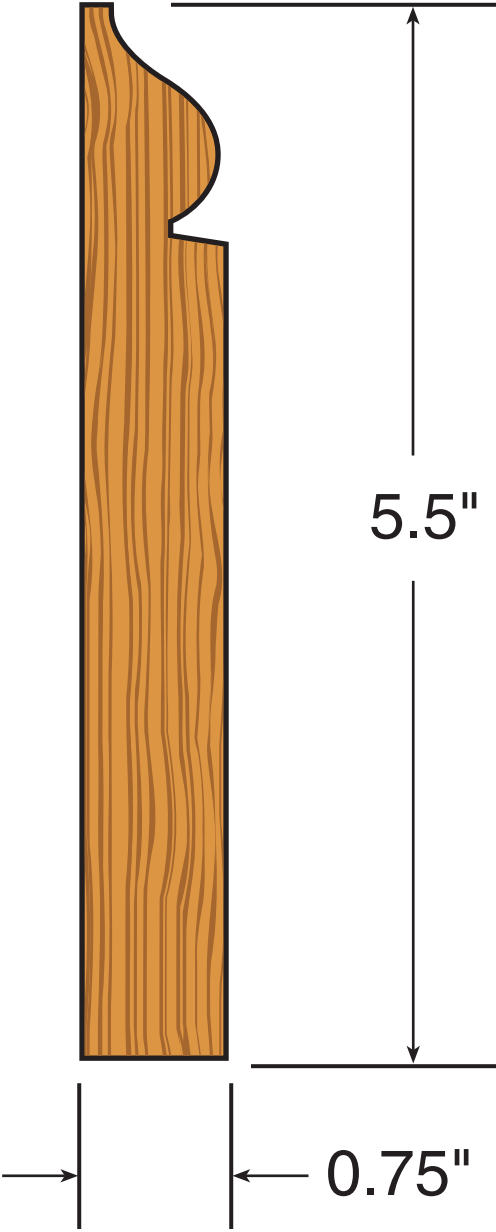

COLONIAL BASEBOARD

NOT SYMMETRICAL

Custom sizes available upon request

PART #
CB5507501

AVAILABLE WIDTHS: 2" to 6"

AVAILABLE LENGTHS: 2' to 8'

46 Mohawk Street • Mohawk, Michigan 49950

(906) 337-5496 **Tel**