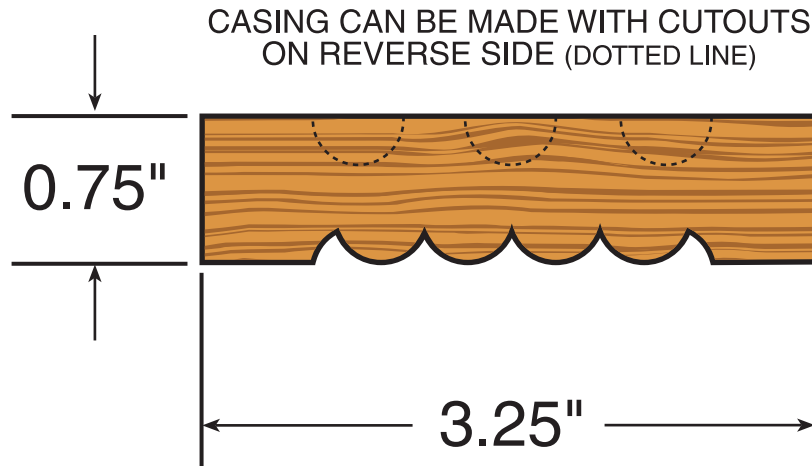

FLUTED CASING

SYMMETRICAL

Custom sizes available upon request

PART #

FD32504

AVAILABLE WIDTHS: 3-1/4"

AVAILABLE LENGTHS: 2' to 8'

SICKLER
INDUSTRIES