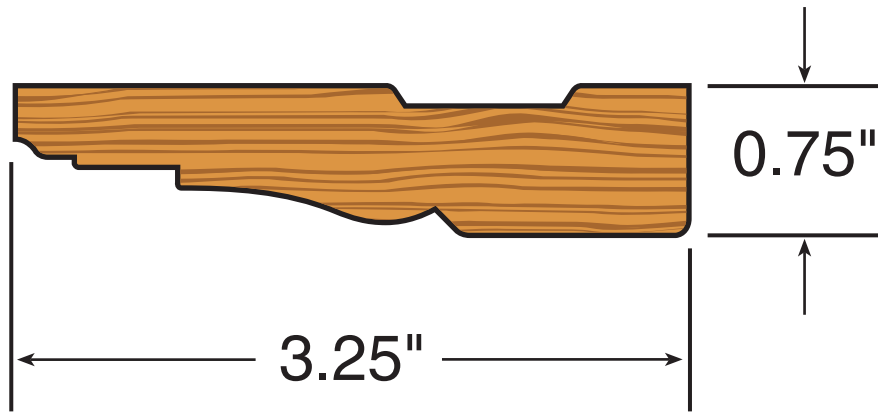

COLONIAL CASING

NOT SYMMETRICAL

Custom sizes available upon request

PART #

MC-70

AVAILABLE WIDTHS: 3-1/4"

AVAILABLE LENGTHS: 2' to 8'

SICKLER
INDUSTRIES