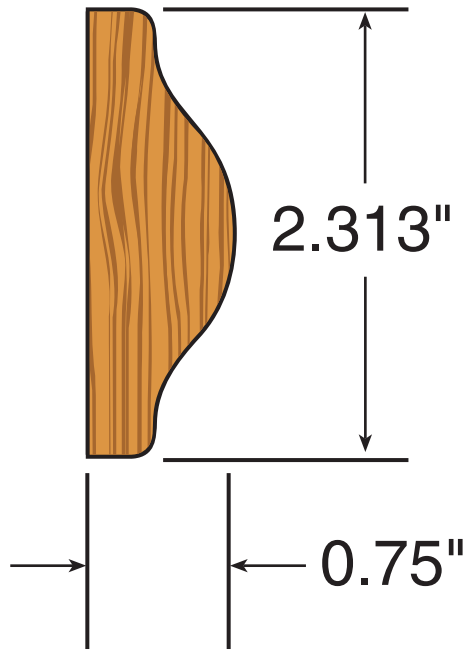

CHAIR RAIL

NOT SYMMETRICAL

Custom sizes available upon request

PART #

3103

AVAILABLE WIDTHS: 2-5/16"

AVAILABLE LENGTHS: 2' to 8'

SICKLER
INDUSTRIES