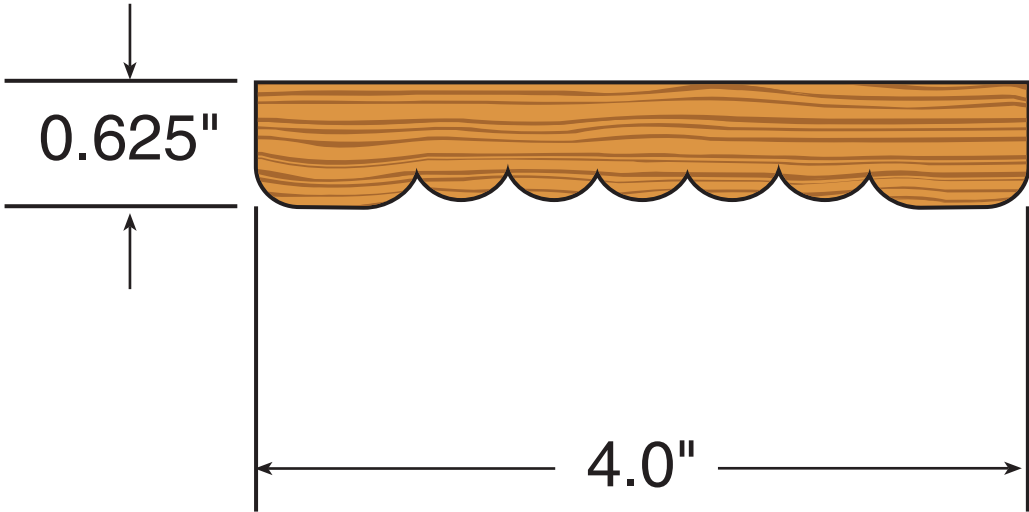

CHAIR RAIL

SYMMETRICAL

Custom sizes available upon request

PART #

SIK12191

AVAILABLE WIDTHS: 4"

AVAILABLE LENGTHS: 2' to 8'

SICKLER
INDUSTRIES