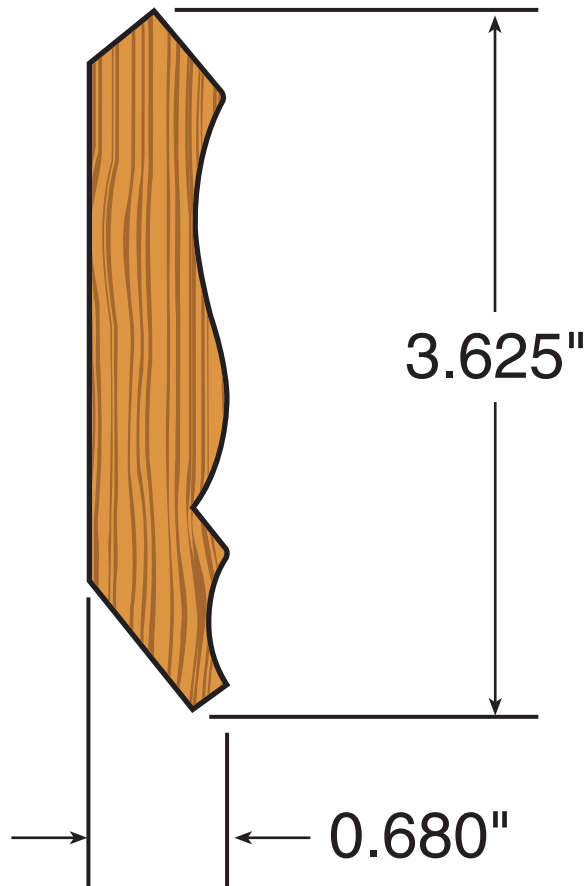

# CROWN

NOT SYMMETRICAL

Custom sizes available upon request

PART #

3623

AVAILABLE WIDTHS: 3-5/8"

AVAILABLE LENGTHS: 2' to 8'

**SICKLER**  
**INDUSTRIES**