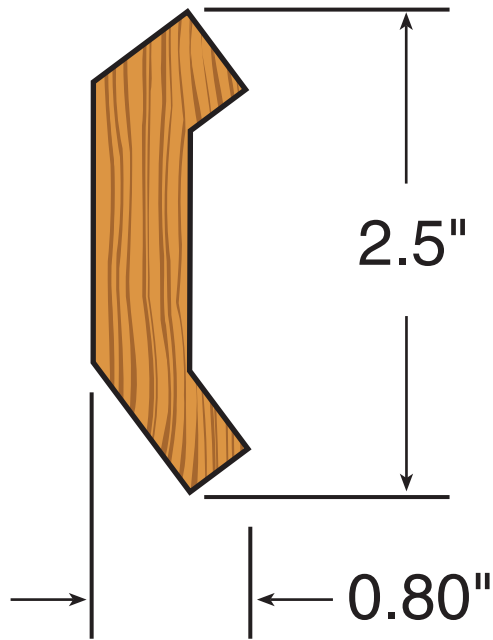

CROWN

NOT SYMMETRICAL

Custom sizes available upon request

PART #

814061

AVAILABLE WIDTHS: 2-1/2"

AVAILABLE LENGTHS: 2' to 8'

SICKLER
INDUSTRIES