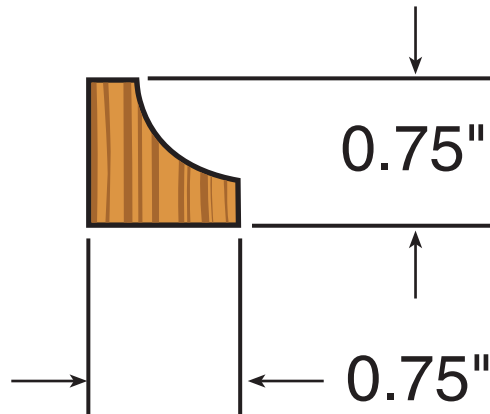

# COVE/INSIDE CORNER

SYMMETRICAL

Custom sizes available upon request

PART #

3/4" COVE

AVAILABLE WIDTHS: 3/4"

AVAILABLE LENGTHS: 2' to 8'

**SICKLER**  
**INDUSTRIES**