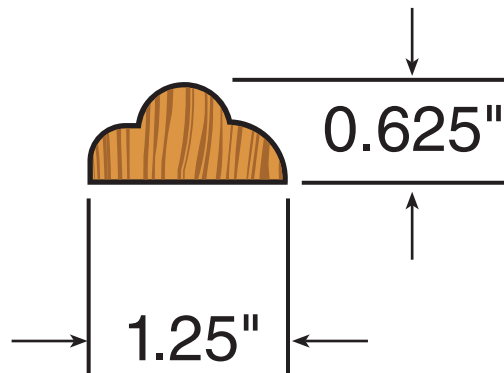

# PANEL MOULDING

SYMMETRICAL

Custom sizes available upon request

PART #

12201012

AVAILABLE WIDTHS: 1-1/4"

AVAILABLE LENGTHS: 2' to 8'

**SICKLER**  
**INDUSTRIES**