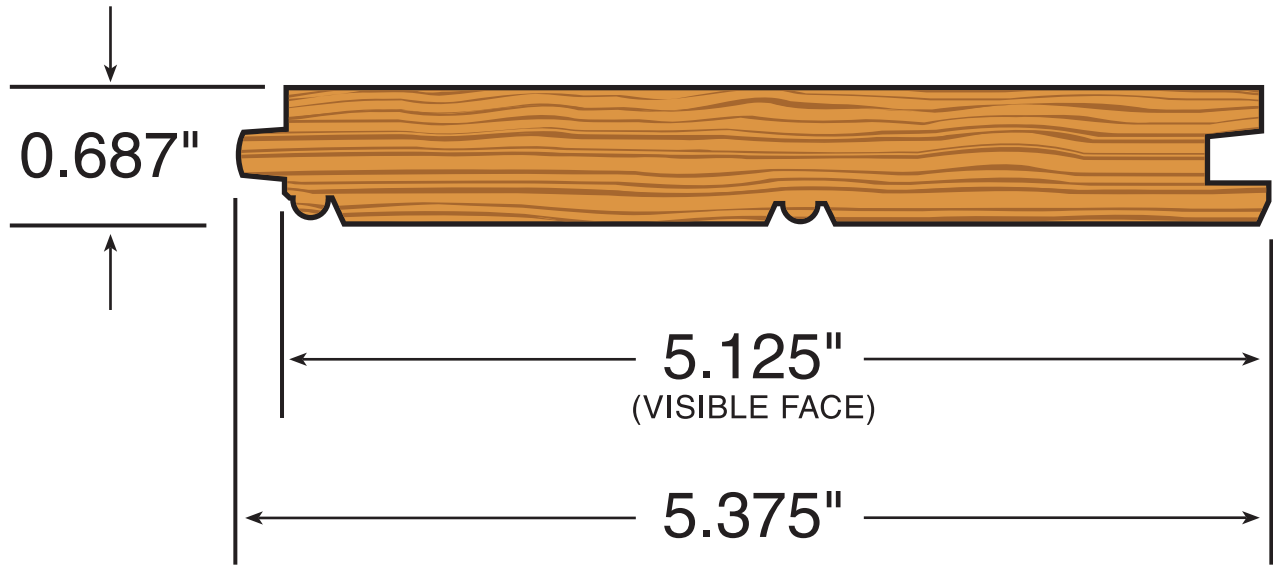

# T&G DOUBLE BEAD WAINSCOAT

NOT SYMMETRICAL

Custom sizes available upon request

PART #

PT6851B01

AVAILABLE WIDTHS: 5-3/8"

AVAILABLE LENGTHS: 2' to 8'

**SICKLER**  
**INDUSTRIES**