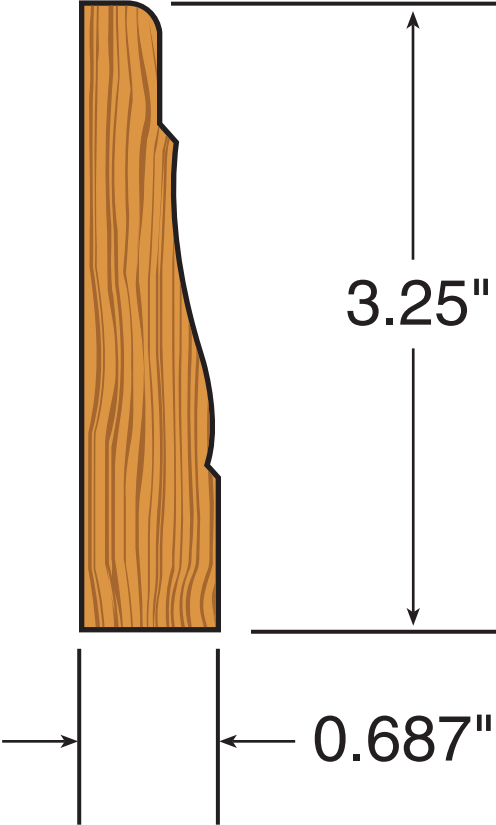

COLONIAL BASEBOARD

NOT SYMMETRICAL

Custom sizes available upon request

PART #
CB3256809

AVAILABLE WIDTHS: **3-1/4"**

AVAILABLE LENGTHS: **2' to 8'**

**SICKLER
INDUSTRIES**

46 Mohawk Street • Mohawk, Michigan 49950