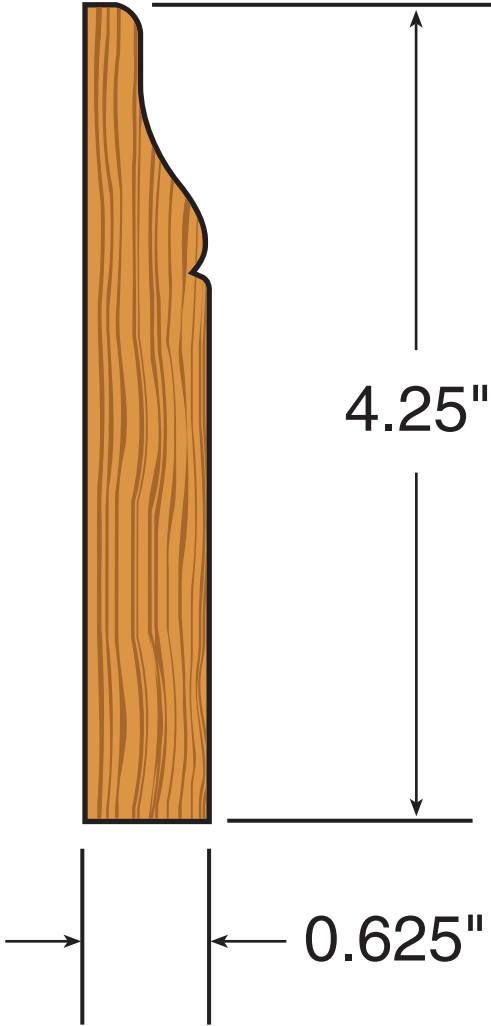

COLONIAL BASEBOARD

NOT SYMMETRICAL

Custom sizes available upon request

PART #
CB4256203

AVAILABLE WIDTHS: **4-1/4"**

AVAILABLE LENGTHS: **2' to 8'**

46 Mohawk Street • Mohawk, Michigan 49950

(906) 337-5496 **Tel**