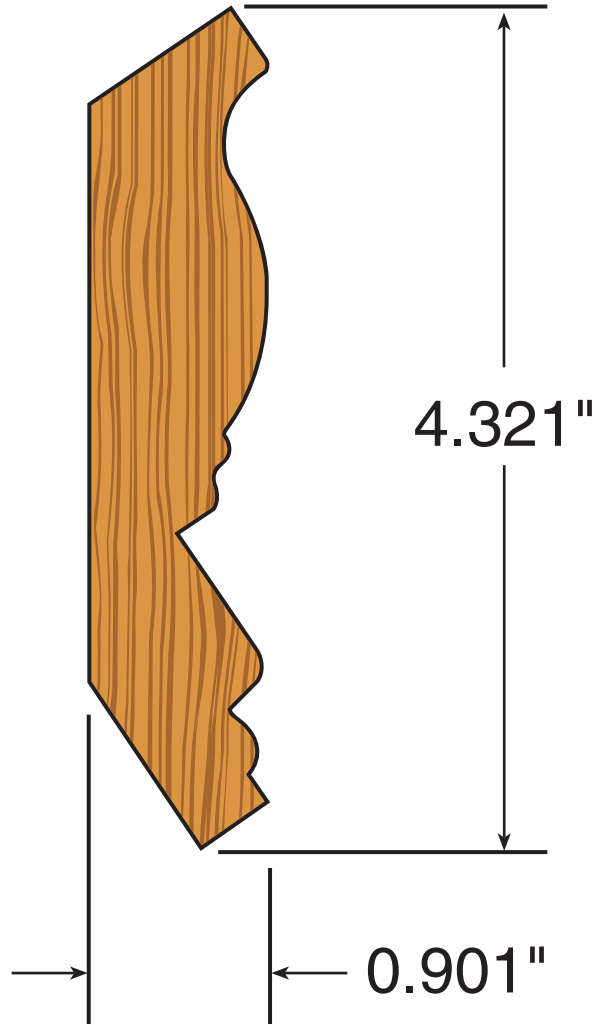

# CROWN

NOT SYMMETRICAL

Custom sizes available upon request

PART #

11105

AVAILABLE WIDTHS: 4-5/16"

AVAILABLE LENGTHS: 2' to 8'

**SICKLER**  
**INDUSTRIES**