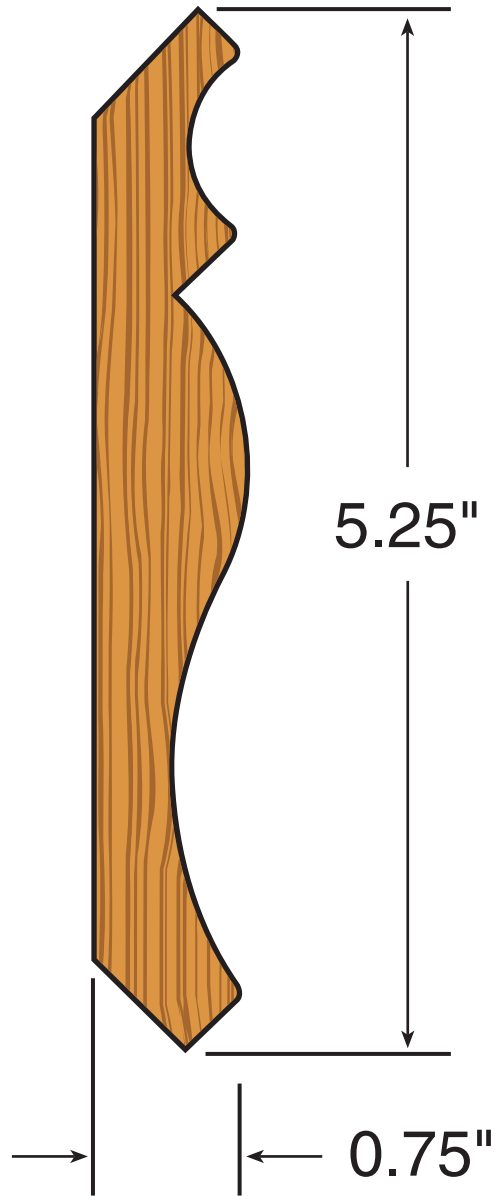

CROWN

NOT SYMMETRICAL

Custom sizes available upon request

PART #

52592

AVAILABLE WIDTHS: 5-1/4"

AVAILABLE LENGTHS: 2' to 8'

SICKLER
INDUSTRIES