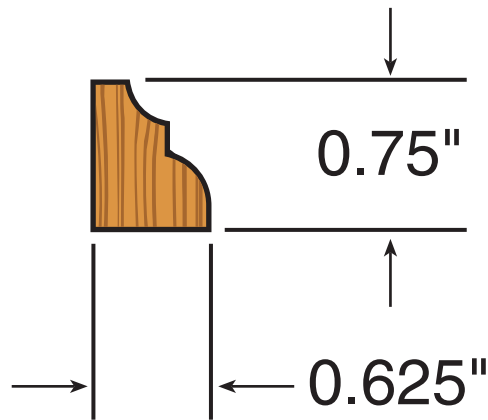

PANEL MOULDING

NOT SYMMETRICAL

Custom sizes available upon request

PART #

PABC75620

AVAILABLE WIDTHS: 5/8"

AVAILABLE LENGTHS: 2' to 8'

SICKLER
INDUSTRIES