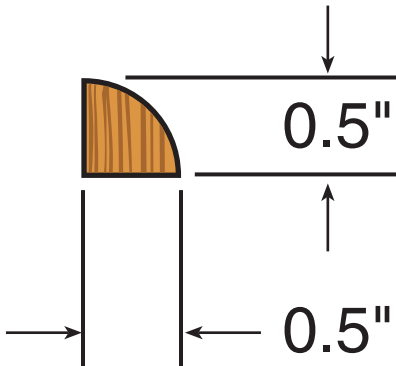

# QUARTER ROUND

SYMMETRICAL

Custom sizes available upon request

PART #

1/2" QR

AVAILABLE WIDTHS: 1/2"

AVAILABLE LENGTHS: 2' to 8'

**SICKLER**  
**INDUSTRIES**