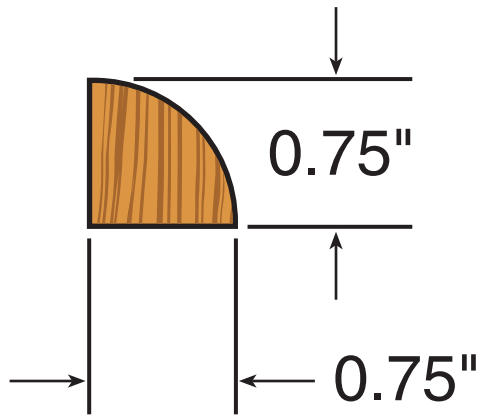

QUARTER ROUND

SYMMETRICAL

Custom sizes available upon request

PART #

3/4" QR

AVAILABLE WIDTHS: 3/4"

AVAILABLE LENGTHS: 2' to 8'

SICKLER
INDUSTRIES