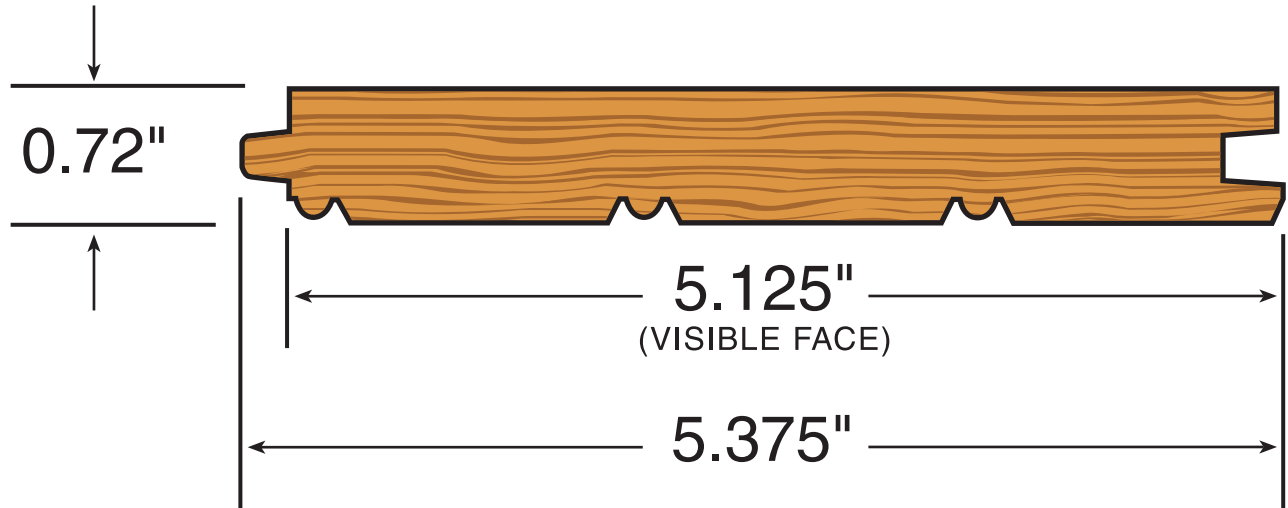

T&G TRIPLE BEAD WAINSCOAT PANELING

NOT SYMMETRICAL

Custom sizes available upon request

PART #

1313

AVAILABLE WIDTHS: 5-3/8"

AVAILABLE LENGTHS: 2' to 8'

SICKLER
INDUSTRIES