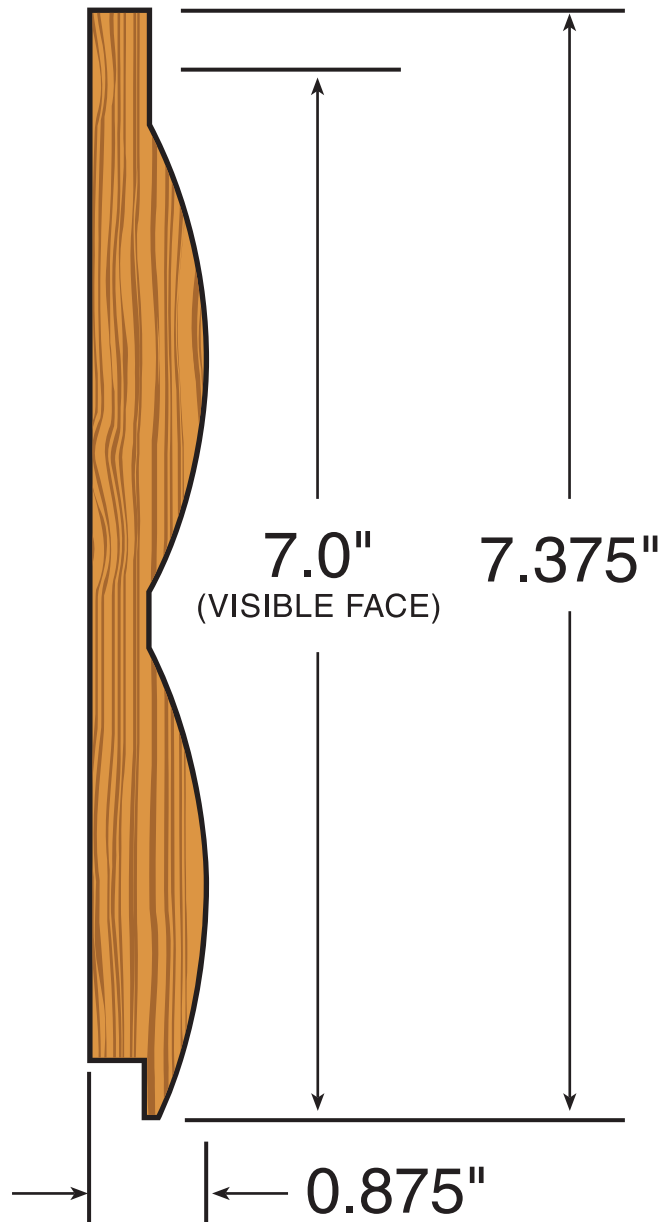

SHIPLAP DOUBLE HALF LOG SIDING

NOT SYMMETRICAL

Custom sizes available upon request

PART #

9261201

AVAILABLE WIDTHS: 7-3/8"

AVAILABLE LENGTHS: 2' to 8'

SICKLER
INDUSTRIES