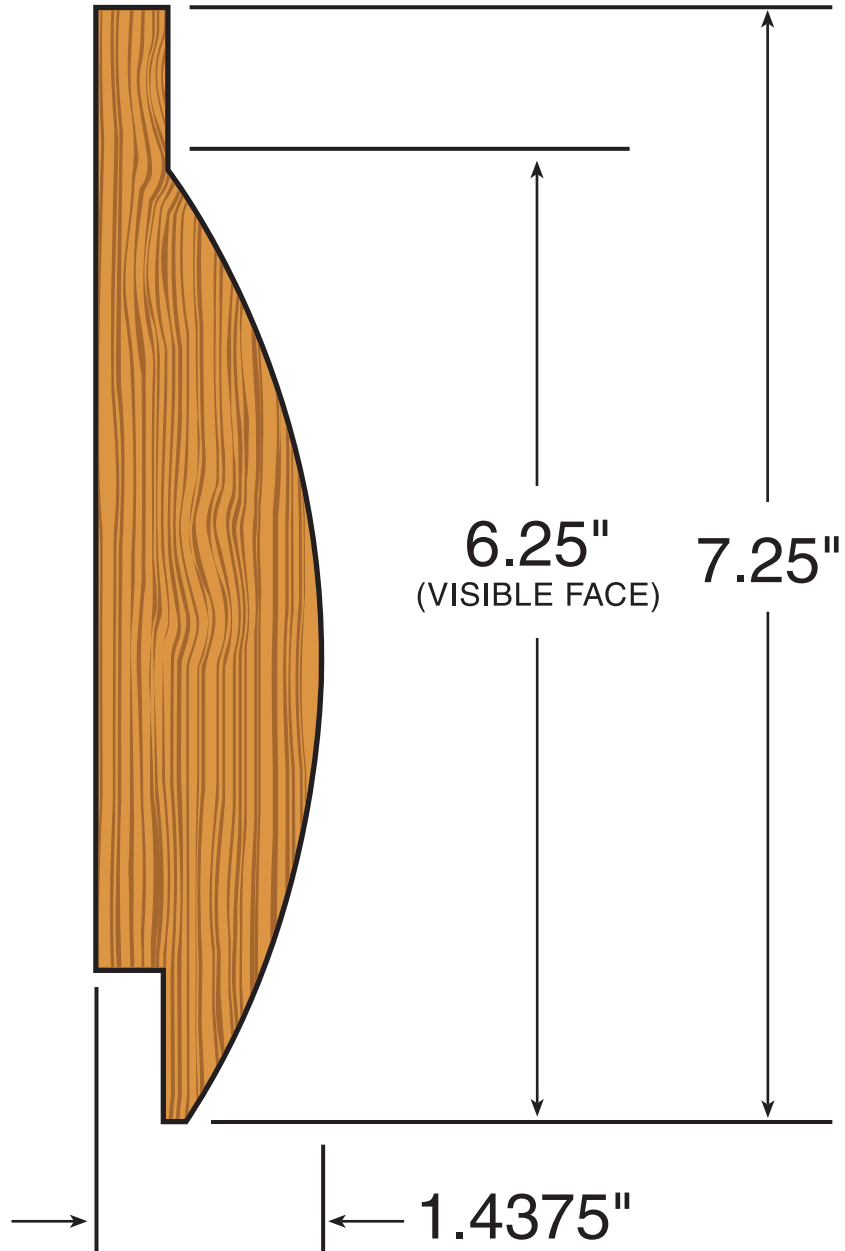

SHIPLAP HALF LOG SIDING

NOT SYMMETRICAL

Custom sizes available upon request

PART #

6251401

AVAILABLE WIDTHS: 7-1/4"

AVAILABLE LENGTHS: 2' to 8'

SICKLER
INDUSTRIES